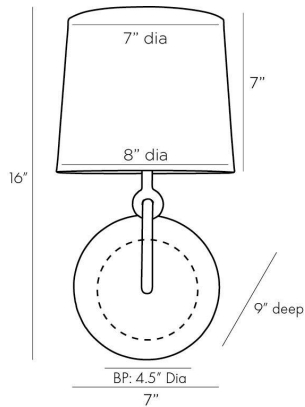

## GILES WALL SCONCE

44749-554  
Antique Brass, Brass

Profiling a glamorous silhouette that possesses sculptural and textural elements, the Giles creates interest and intrigue. A hand-hammered antique brass dish sets a modern foundation for this functional art piece, while a tall white linen shade keeps it classic. A solid bronze iron arm showcases a forged knot detail that ties these mixed materials and design elements together. The curvature of the backplate works to contour the light and create a warm glow. Pair with another for a double dose of glam. Finish will vary.

### DIMENSIONS

Overall	W: 7.5 in x D: 9 in x H: 16 in
Arm	W: 0.5 in x D: 4 in x H: 5.5 in
Backplate	Dia: 4.5 in x H: 1 in
Shade Top	Dia: 7.0 in
Shade Side	H: 8 in
Shade Bottom	Dia: 8.0 in
Wall Sconce Hanging Orientation	Vertical Only

### SHIPPING

Product Weight	2.21 lbs
Gross Weight 1	3.53 lbs
Gross Weight 2	2.0 lbs
Shipping Box 1	W: 10.0 in x D: 9.5 in x H: 14.0 in
Shipping Box 2	W: 10.0 in x D: 10.0 in x H: 11.0 in