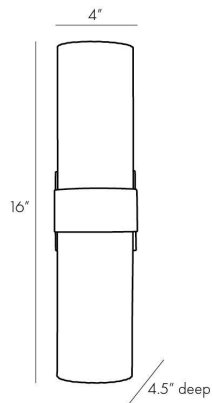

ARTERIOS

HAZEL WALL SCONCE

44753
Natural Iron, Iron

Classic and contemporary, the Hazel makes a subtle yet sophisticated statement in a space. Fluted clear seeded glass is cut at an angle for an unexpected update to its simple form, while an antique brass backplate stairsteps its way up to a solid natural iron band that centers this piece. Perfect for a powder room. Hang vertically for a more traditional look or horizontally over a powder room mirror. Finish will vary. Certified for damp locations and intended for interior use.

APPEARANCE

Materials	Iron, Iron, Glass, Iron
Finishes	Natural Iron, Natural Iron, Clear Seeded, Natural Iron
Finish Will Vary	Yes
Top Coat/Sealant	No

DIMENSIONS

Overall	W: 4 in x D: 4.5 in x H: 16 in
Backplate	W: 4 in x D: 1 in x H: 4 in
Wall Sconce Hanging Orientation	Horizontal and Vertical
Center of Mount from Bottom	H: 8 in
Mount	W: 3.5 in x H: 3.25 in

WIRING

Wire Rating	Damp
Cord	1 FT, Clear/Silver, SVT
Socket	2, Type B - E12
Suggested Bulb Type	T6
Maximum Wattage	25.0
Voltage	110-120 V

CERTIFICATIONS & COMPLIANCY

Certifications	Middle East, European Union, United Kingdom, Australia, Mexico, United States, Canada
Compliance	RoHS, UL/ETL, CB

SHIPPING

Product Weight	6.17 lbs
Gross Weight 1	10.0 lbs
Shipping Box 1	W: 11.0 in x D: 13.0 in x H: 13.0 in

CONTRACT

Contract Suitability	Contract Suitable As Is
----------------------	-------------------------