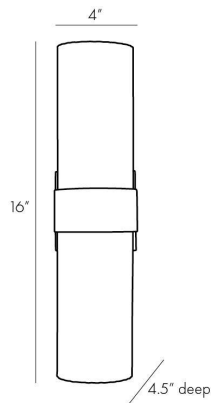

ARTERIOS

HAZEL WALL SCONCE

44753
Natural Iron, Iron

Classic and contemporary, the Hazel makes a subtle yet sophisticated statement in a space. Fluted clear seeded glass is cut at an angle for an unexpected update to its simple form, while an antique brass backplate stairsteps its way up to a solid natural iron band that centers this piece. Perfect for a powder room. Hang vertically for a more traditional look or horizontally over a powder room mirror. Finish will vary. Certified for damp locations and intended for interior use.

DIMENSIONS

| | |
|---------------------------------|--------------------------------|
| Overall | W: 4 in x D: 4.5 in x H: 16 in |
| Backplate | W: 4 in x D: 1 in x H: 4 in |
| Wall Sconce Hanging Orientation | Horizontal and Vertical |
| Center of Mount from Bottom | H: 8 in |
| Mount | W: 3.5 in x H: 3.25 in |

WIRING

| | |
|---------------------|-------------------------|
| Wire Rating | Damp |
| Cord | 1 FT, Clear/Silver, SVT |
| Socket | 2, Type B - E12 |
| Suggested Bulb Type | T6 |
| Maximum Wattage | 25.0 |
| Voltage | 110-120 V |

| | |
|----------------|--------------------------------------|
| Product Weight | 6.17 lbs |
| Gross Weight 1 | 10.0 lbs |
| Shipping Box 1 | W: 11.0 in x D: 13.0 in x H: 13.0 in |

CONTRACT

| | |
|----------------------|-------------------------|
| Contract Suitability | Contract Suitable As Is |
|----------------------|-------------------------|