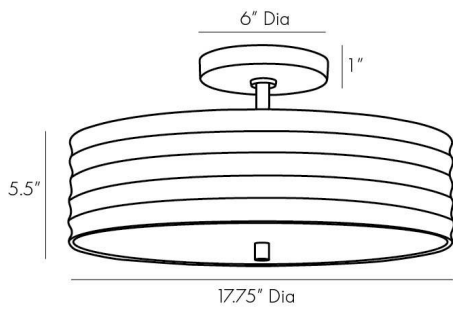

ARTERIO RS

ANNA SEMI-FLUSH MOUNT

44764
Antique Brass, Iron

Taking a design tip from the Arteriors archives, this semi-flush mount echoes Hollywood Regency style with its classic form and antique brass finish. The antique brass iron frame features a ribbed relief, adding a textured quality to a space. Hang in pairs for an added dose of glam. Finish will vary. Damp rated, though limited covered outdoor conditions may affect finish. Certified for damp locations and intended for interior use.

APPEARANCE

Materials	Iron, Iron, Glass
Finishes	Antique Brass, Antique Brass, Frosted
Finish Will Vary	Yes
Top Coat/Sealant	Yes

DIMENSIONS

Overall	Dia: 17.75 in x H: 9.5 in
Body	Dia: 17.75 in x H: 5 in
Canopy	Dia: 6.0 in x H: 1 in

WIRING

Wire Rating	Damp
Cord	1 FT, Clear/Silver, SVT
Socket	2, Type B - E12
Suggested Bulb Type	B8
Maximum Wattage	25.0
Voltage	110-120 V

CERTIFICATIONS & COMPLIANCY

Certifications	Middle East, European Union, United Kingdom, Australia, Mexico, United States, Canada
Compliance	RoHS, UL/ETL, CB

SHIPPING

Product Weight	10.36 lbs
Gross Weight 1	11.03 lbs
Shipping Box 1	W: 21.5 in x D: 21.5 in x H: 12.0 in

CONTRACT

Contract Suitability	Contract Suitable As Is

COMPONENTS

Pipe or Chain Included	(1) 3"

REPLACEMENT PARTS

44764DIF
44764FIN
CANOPY-508