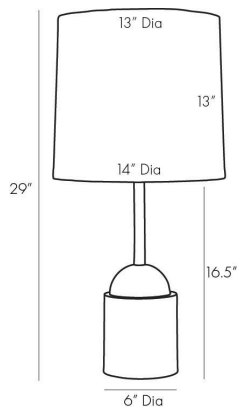

ARTERIOS

GROVE TABLE LAMP

44772-117

Bronze, Aluminum

A sculptural approach to basic geometry, the Grove is subtly straightforward. The aluminum foundation features dueling finishes of antique brass and bronze for a unique take on color blocking. A simple statement piece for virtually any space. Topped with an off-white linen drum shade with white cotton lining an antique brass cylinder finial.

APPEARANCE

Materials	Aluminum, Aluminum, Aluminum, Cotton, Linen
Finishes	Bronze, Bronze, Antique Brass, White, Off-White
Finish Will Vary	No
Top Coat/Sealant	Yes

DIMENSIONS

Overall	Dia: 14.0 in x H: 29 in
Foot Print	Dia: 6.0 in
Body	Dia: 6.0 in x H: 16.5 in
Finial	Dia: 1 in x H: 2 in
Shade Top	Dia: 13.0 in
Shade Side	H: 13 in
Shade Bottom	Dia: 14.0 in
Harp Size	H: 9.5 in

WIRING

Wire Rating	Indoor Only
Cord	10 FT, Clear/Silver, SPT-2
Socket	1, Type A - E26
Suggested Bulb Type	A19
Switch	At Socket, 3-Way Rotary
Maximum Wattage	150.0
Voltage	110-120 V

CERTIFICATIONS & COMPLIANCY

Certifications	Mexico, United States, Canada
Compliance	UL/ETL

SHIPPING

Product Weight	17.64 lbs
Gross Weight 1	24.26 lbs
Gross Weight 2	5.0 lbs
Shipping Box 1	W: 9.0 in x D: 9.0 in x H: 23.0 in
Shipping Box 2	W: 16.0 in x D: 16.0 in x H: 17.0 in