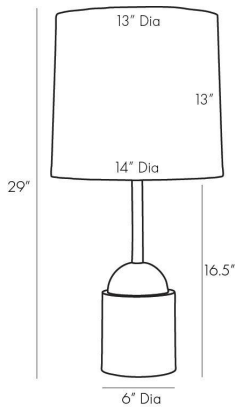

## GROVE TABLE LAMP

44772-117

Bronze, Aluminum

A sculptural approach to basic geometry, the Grove is subtly straightforward. The aluminum foundation features dueling finishes of antique brass and bronze for a unique take on color blocking. A simple statement piece for virtually any space. Topped with an off-white linen drum shade with white cotton lining an antique brass cylinder finial.

### DIMENSIONS

Overall	Dia: 14.0 in x H: 29 in
Foot Print	Dia: 6.0 in
Body	Dia: 6.0 in x H: 16.5 in
Finial	Dia: 1 in x H: 2 in
Shade Top	Dia: 13.0 in
Shade Side	H: 13 in
Shade Bottom	Dia: 14.0 in
Harp Size	H: 9.5 in

### WIRING

Wire Rating	Indoor Only
Cord	10 FT, Clear/Silver, SPT-2
Socket	1, Type A - E26
Suggested Bulb Type	A19
Switch	At Socket, 3-Way Rotary
Maximum Wattage	150.0
Voltage	110-120 V

### SHIPPING

Product Weight	17.64 lbs
Gross Weight 1	24.26 lbs
Gross Weight 2	5.0 lbs
Shipping Box 1	W: 9.0 in x D: 9.0 in x H: 23.0 in
Shipping Box 2	W: 16.0 in x D: 16.0 in x H: 17.0 in