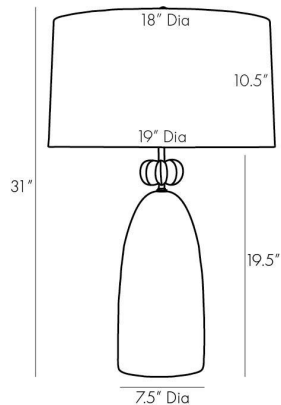

## HALEY TABLE LAMP

44775-249

Smoke Luster Ombre, Glass

The ornament-inspired shape of this glass lamp delivers a classic appeal to a space, while a smoke luster ombre finish and antique brass detail imparts a more contemporary vibe. Irridescent hues travel down the façade, blending into one another before eventually fading into clear glass. When illuminated, a colorful palette of moody tones become more prominent. Topped with an off-white linen drum shade with off-white cotton lining and an acrylic sphere with brass finial. Finish will vary.

### DIMENSIONS

Overall	Dia: 19.0 in x H: 31 in
Foot Print	Dia: 7.5 in
Body	Dia: 7.5 in x H: 19.5 in
Finial	Dia: 1 in x H: 2 in
Shade Top	Dia: 18.0 in
Shade Side	H: 10.5 in
Shade Bottom	Dia: 19.0 in
Harp Size	H: 9 in

### WIRING

Wire Rating	Indoor Only
Cord	10 FT, Clear/Silver, SPT-2
Socket	1, Type A - E26
Suggested Bulb Type	A19
Switch	At Socket, 3-Way Rotary
Maximum Wattage	150.0
Voltage	110-120 V

### SHIPPING

Product Weight	9.26 lbs
Gross Weight 1	10.91 lbs
Gross Weight 2	5.0 lbs
Shipping Box 1	W: 10.0 in x D: 10.0 in x H: 26.0 in
Shipping Box 2	W: 21.0 in x D: 21.0 in x H: 14.5 in