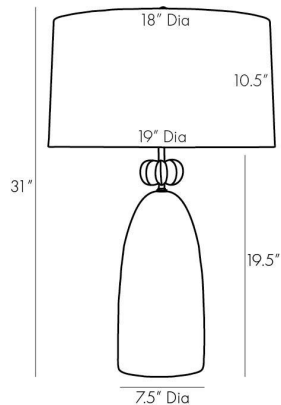

ARTERIOS

HALEY TABLE LAMP

44775-249

Smoke Luster Ombre, Glass

The ornament-inspired shape of this glass lamp delivers a classic appeal to a space, while a smoke luster ombre finish and antique brass detail imparts a more contemporary vibe. Irridescent hues travel down the façade, blending into one another before eventually fading into clear glass. When illuminated, a colorful palette of moody tones become more prominent. Topped with an off-white linen drum shade with off-white cotton lining and an acrylic sphere with brass finial. Finish will vary.

APPEARANCE

Materials	Glass, Glass, Brass, Steel, Cotton, Linen
Finishes	Smoke Luster Ombre, Smoke Luster Ombre, Antique Brass, Antique Brass, Off-White, Off-White
Finish Will Vary	Yes
Top Coat/Sealant	No

DIMENSIONS

Overall	Dia: 19.0 in x H: 31 in
Foot Print	Dia: 7.5 in
Body	Dia: 7.5 in x H: 19.5 in
Finial	Dia: 1 in x H: 2 in
Shade Top	Dia: 18.0 in
Shade Side	H: 10.5 in
Shade Bottom	Dia: 19.0 in
Harp Size	H: 9 in

WIRING

Wire Rating	Indoor Only
Cord	10 FT, Clear/Silver, SPT-2
Socket	1, Type A - E26
Suggested Bulb Type	A19
Switch	At Socket, 3-Way Rotary
Maximum Wattage	150.0
Voltage	110-120 V

CERTIFICATIONS & COMPLIANCY

Certifications	Middle East, European Union, United Kingdom, Australia, Mexico, United States, Canada
Compliance	RoHS, UL/ETL, CB

SHIPPING

Product Weight	9.26 lbs
Gross Weight 1	10.91 lbs
Gross Weight 2	5.0 lbs
Shipping Box 1	W: 10.0 in x D: 10.0 in x H: 26.0 in
Shipping Box 2	W: 21.0 in x D: 21.0 in x H: 14.5 in

CONTRACT

Contract Suitability	Contract Suitable With Conditions
Contract Conditions	Add lamp base
Tilt Test Degrees	10 Degrees