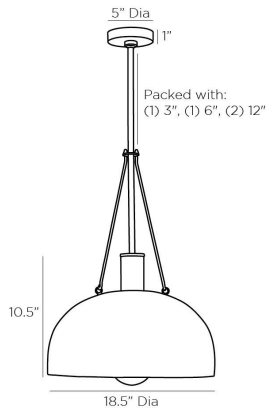

## MADEA PENDANT

44780  
Bronze, Iron

This classic bowl-shaped pendant is a contemporary cornerstone in modern lighting with timeless appeal. A wide yet shallow silhouette is composed of iron in a bronze finish, topped with a wood finial in a smoke finish with an industrial feel. The juxtaposition of sleek iron and rustic wood provides an artful balance of contrasting tones and textures. Finish will vary. Additional pipe available (PIPE-497). Certified for damp locations and intended for interior use.

### DIMENSIONS

Overall	Dia: 18.5 in x H: 28.5 in
Canopy	Dia: 5.0 in x H: 1 in
Pendant	Dia: 18.5 in x H: 10.5 in
Overall Hanging Height as Sold (in)	58.5 in - 28.5 in

### SHIPPING

Product Weight	15.0 lbs
Gross Weight 1	19.58 lbs
Shipping Box 1	W: 21.0 in x D: 21.0 in x H: 17.5 in