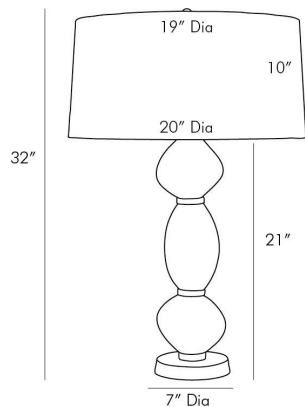

ARTERIOS

DREENA TABLE LAMP

44952-904
Smoke Luster, Glass

The Dreena presents a stacked foundation of overt organics that is quite alluring. Seedy glass is blown by hand creating the unexpected shapes that form along an antique brass frame. Each organic orb is accented with an antique brass ring breaking up its curvaceous silhouette. A smoke luster finish takes the design to the next level. Topped with a pewter microfiber drum shade. finish will vary.

APPEARANCE

Materials	Glass, Glass, Brass, Microfiber, Cotton
Finishes	Smoke Luster, Smoke Luster, Antique Brass, Pewter, Off-White
Harp Finish	Brass
Finish Will Vary	Yes
Top Coat/Sealant	No

DIMENSIONS

Overall	Dia: 20.0 in x H: 32 in
Foot Print	Dia: 6.0 in
Body	Dia: 7.0 in x H: 21 in
Shade Top	Dia: 19.0 in
Shade Side	H: 10 in
Shade Bottom	Dia: 20.0 in
Harp Size	H: 8 in
Neck	Dia: 1.0 in x H: 1 in

WIRING

Wire Rating	Indoor Only
Cord	10 FT, Clear/Silver, SPT-2
Socket	1, Type A- E26, 3-Way
Suggested Bulb Type	A19
Switch	At Socket, 3-Way Rotary
Maximum Wattage	100.0
Voltage	110-120 V

CERTIFICATIONS & COMPLIANCY

Certifications	Middle East, European Union, United Kingdom, Mexico, United States, Canada
Compliance	RoHS, UL/ETL, CB

SHIPPING

Product Weight	9.5 lbs
Gross Weight 1	11.35 lbs
Gross Weight 2	3.0 lbs
Shipping Box 1	W: 8.25 in x D: 8.25 in x H: 29.0 in
Shipping Box 2	W: 22.0 in x D: 22.0 in x H: 12.0 in