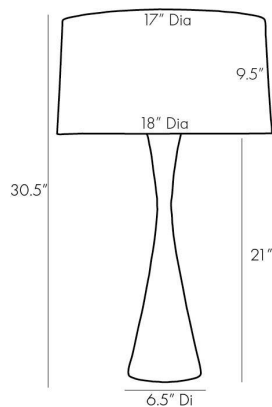

## NARSI TABLE LAMP

44955-243  
Antique Brass, Aluminum

With absolute angles, the Narsi is a simple yet sleek approach to tabletop lighting design. The slender, tapered hourglass shape is cast in aluminum and then finished in antique brass. Topped with an off-white cotton drum shade with off-white cotton lining and an antique brass sphere finial. Finish will vary.

### DIMENSIONS

Overall	Dia: 18.0 in x H: 30.5 in
Foot Print	Dia: 6.5 in
Body	Dia: 6.5 in x H: 21 in
Shade Top	Dia: 17.0 in
Shade Side	H: 9.5 in
Shade Bottom	Dia: 18.0 in
Harp Size	H: 8.5 in

### SHIPPING

Product Weight	9.7 lbs
Gross Weight 1	11.0 lbs
Gross Weight 2	5.0 lbs
Shipping Box 1	W: 7.0 in x D: 7.0 in x H: 28.0 in
Shipping Box 2	W: 20.0 in x D: 20.0 in x H: 13.5 in

### CONTRACT

Contract Suitability	Contract Suitable As Is
Tilt Test Degrees	10 Degrees