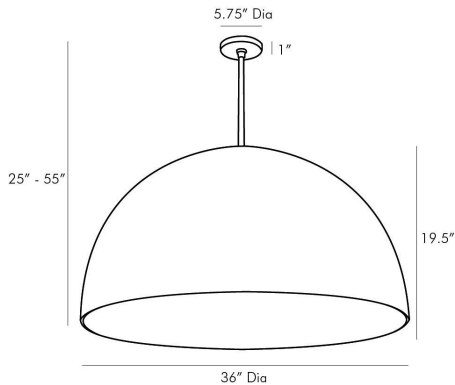

ARTERIOS

PASCAL PENDANT

45047
Black, Fiberglass

Equal parts classic and dramatic, this over-scaled light fixture delivers form & function in grand scale. The streamlined dome design features an outer matte black surface while the interior of features a brilliant gold metallic semi-matte finish. Though a stand-out fixture on its own, it makes an even bigger presentation when grouped with the complementary shapes and tones in the Pascal, Patton and Ponce pendant collections. Additional pipe available (PIPE-504). Certified for damp locations and intended for interior use.

APPEARANCE

Materials	Fiberglass, Fiberglass, Steel, Fiberglass
Finishes	Black, Matte Gold, Antique Brass, Black
Finish Will Vary	No
Top Coat/Sealant	Yes

DIMENSIONS

Overall	Dia: 36.0 in x H: 25 in
Canopy	Dia: 5.75 in x H: 1 in
Pendant	Dia: 36.0 in x H: 19.5 in
Overall Hanging Height as Sold (in)	55 in - 25 in

WIRING

Wire Rating	Damp
Cord	10 FT, Black, SVT
Socket	1, Type A- E26 Other
Suggested Bulb Type	G40
Maximum Wattage	150.0
Voltage	110-120 V

CERTIFICATIONS & COMPLIANCY

Certifications	Mexico, United States, Canada
Compliance	RoHS, UL/ETL