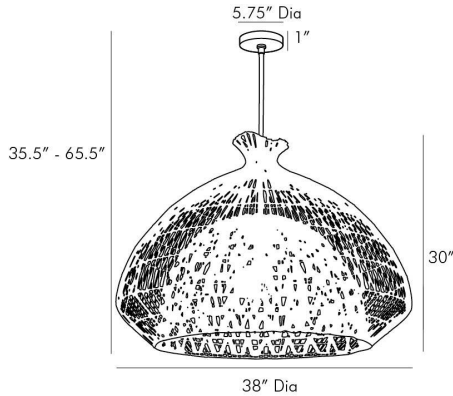

ARTERIOS

RIMINI PENDANT

45065
Black, Rattan

Svelte. Sleek. Sophisticated. This large-scale pendant brings romantic and moody light to a space while showcasing its own curvy and sultry style. It's built with two layers; the interior form is made of naturally finished woven rattan slats on a metal frame and the outer shade is woven with rattan core strips that are finished in black. The top flair has an organic, wavy edge, recalling the look of a pomegranate or vintage dress form. Additional pipe available (PIPE-504). Certified for damp locations and intended for interior use.

APPEARANCE

Materials	Rattan, Rattan, Rattan
Finishes	Black, Natural, Black
Finish Will Vary	Yes
Top Coat/Sealant	Yes

DIMENSIONS

Overall	Dia: 38.0 in x H: 35.5 in
Canopy	Dia: 5.75 in x H: 1 in
Pendant	Dia: 38.0 in x H: 30 in
Overall Hanging Height as Sold (in)	35.5 in - 65.5 in

WIRING

Wire Rating	Damp
Cord	10 FT, Black, SVT
Socket	1, Type A- E26 Other
Suggested Bulb Type	G40
Maximum Wattage	150.0
Voltage	110-120 V

CERTIFICATIONS & COMPLIANCY

Certifications	Australia, Mexico, United States, Canada
Compliance	RoHS, UL/ETL