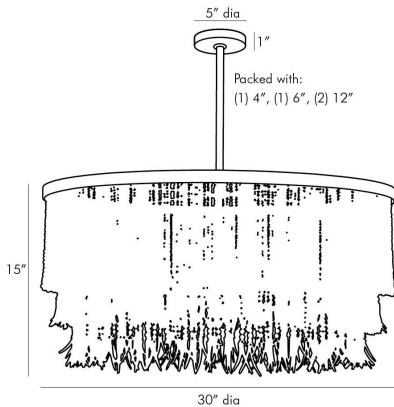

ARTERIOS

BAJA CHANDELIER

45083

Dark Gray Wash, Wood

A natural take on classic design the Baja chandelier finds balance and defines beauty with organic materials. The layered concentric construction is crafted from wood and coconut beads that are strung along an antique brass frame showcasing a melange of smoky hues. Coconut shell talons hang from the wood bead strands. Though light and airy this 3-light chandelier establishes a strong natural presence in any setting. Finish will vary.

APPEARANCE

Materials	Wood, Iron, Wood
Finishes	Dark Gray Wash, Antique Brass, Dark Gray Wash
Finish Will Vary	Yes
Top Coat/Sealant	No

DIMENSIONS

Overall	Dia: 30.0 in x H: 17 in
Canopy	Dia: 5.0 in x H: 1 in
Chandelier	Dia: 30.0 in x H: 15 in
Overall Hanging Height as Sold (in)	51 in - 17 in

WIRING

Wire Rating	Indoor Only
Cord	10 FT, Clear/Silver, SVT
Socket	3, Type A- E26 Other
Suggested Bulb Type	A19
Maximum Wattage	60.0
Voltage	110-120 V

CERTIFICATIONS & COMPLIANCY

Certifications	Middle East, European Union, United Kingdom, Mexico, United States, Canada
Compliance	RoHS, UL/ETL, CB

SHIPPING

Product Weight	18.0 lbs
Gross Weight 1	20.35 lbs
Gross Weight 2	3.0 lbs
Shipping Box 1	W: 33.0 in x D: 33.0 in x H: 4.0 in
Shipping Box 2	W: 10.0 in x D: 3.0 in x H: 3.0 in

ADDITIONAL INFO

Features	Assembly Required
----------	-------------------