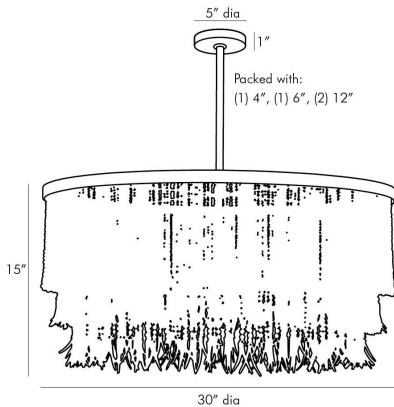

ARTERIOS

BAJA CHANDELIER

45094
Natural, Wood

A natural take on classic design the Baja finds balance and defines beauty with organic materials. The layered concentric construction is crafted from wood and coconut beads that are strung along an antique brass frame showcasing a mélange of neutral hues. Coconut shell talons hang from the wood bead strands. Though light and airy this 3-light chandelier establishes a strong natural presence in any setting. Also available in a dark gray wash finish (45083). Finish will vary.

APPEARANCE

Materials	Wood, Iron, Wood
Finishes	Natural, Antique Brass, Natural
Finish Will Vary	Yes
Top Coat/Sealant	No

DIMENSIONS

Overall	Dia: 30.0 in x H: 17 in
Canopy	Dia: 5.0 in x H: 1 in
Chandelier	Dia: 30.0 in x H: 15 in
Overall Hanging Height as Sold (in)	51 in - 17 in

WIRING

Wire Rating	Indoor Only
Cord	10 FT, Clear/Silver, SVT
Socket	3, Type A- E26 Other
Suggested Bulb Type	A19
Maximum Wattage	60.0
Voltage	110-120 V

CERTIFICATIONS & COMPLIANCY

Certifications	Middle East, European Union, United Kingdom, Mexico, United States, Canada
Compliance	RoHS, UL/ETL, CB

SHIPPING

Product Weight	18.0 lbs
Gross Weight 1	20.35 lbs
Gross Weight 2	3.0 lbs
Shipping Box 1	W: 33.0 in x D: 33.0 in x H: 4.0 in
Shipping Box 2	W: 10.0 in x D: 3.0 in x H: 3.0 in

CONTRACT

Contract Suitability	Contract Suitable As Is
----------------------	-------------------------