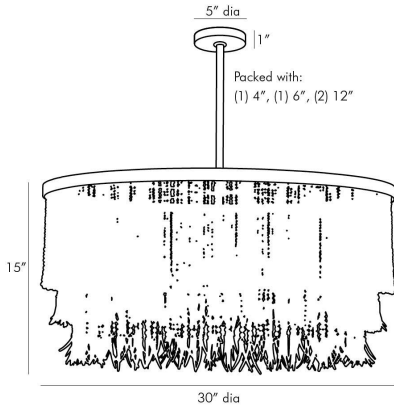

ARTERIOS

BAJA CHANDELIER

45094
Natural, Wood

A natural take on classic design the Baja finds balance and defines beauty with organic materials. The layered concentric construction is crafted from wood and coconut beads that are strung along an antique brass frame showcasing a mélange of neutral hues. Coconut shell talons hang from the wood bead strands. Though light and airy this 3-light chandelier establishes a strong natural presence in any setting. Also available in a dark gray wash finish (45083). Finish will vary.

APPEARANCE

Materials	Wood, Iron, Wood
Finishes	Natural, Antique Brass, Natural
Finish Will Vary	Yes
Top Coat/Sealant	No

DIMENSIONS

Overall	Dia: 30.0 in x H: 17 in
Canopy	Dia: 5.0 in x H: 1 in
Chandelier	Dia: 30.0 in x H: 15 in
Overall Hanging Height as Sold (in)	51 in - 17 in

WIRING

Wire Rating	Indoor Only
Cord	10 FT, Clear/Silver, SVT
Socket	3, Type A- E26 Other
Suggested Bulb Type	A19
Maximum Wattage	60.0
Voltage	110-120 V

CERTIFICATIONS & COMPLIANCY

Certifications	Middle East, European Union, United Kingdom, Mexico, United States, Canada
Compliance	RoHS, UL/ETL, CB

SHIPPING

Product Weight	18.0 lbs
Gross Weight 1	20.35 lbs
Gross Weight 2	3.0 lbs
Shipping Box 1	W: 33.0 in x D: 33.0 in x H: 4.0 in
Shipping Box 2	W: 10.0 in x D: 3.0 in x H: 3.0 in

CONTRACT

Contract Suitability	Contract Suitable As Is
----------------------	-------------------------