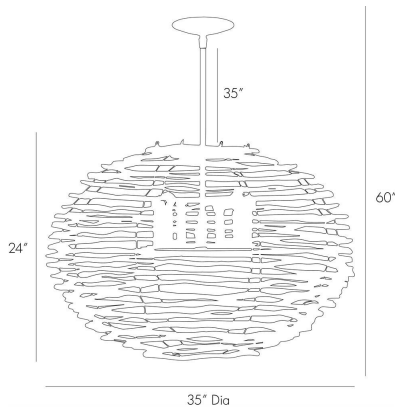

ARTERIO S

ROOK LARGE CHANDELIER

45100
Natural, Wood

A mix of contemporary shape and organic materials. This hanging 6-light pendant is made of grey-washed wood carved in imperfect, undulating circles. Each of the concentric circles appears to float, but they are secured with a filament wire. The design is completed by a pipe that extends from the body of the chandelier, leading to a chain that connects to a matching canopy for a clean and structured look.

APPEARANCE

Materials	Wood, Wood
Finishes	Natural, Natural
Finish Will Vary	No
Top Coat/Sealant	No

DIMENSIONS

Overall	Dia: 35.0 in x H: 60 in
Canopy	Dia: 5.75 in x H: 1 in
Pendant	Dia: 35.0 in x H: 24 in
Overall Hanging Height as Sold (in)	60 in - 60 in

WIRING

Wire Rating	Indoor Only
Cord	10 FT, Clear/Silver, SVT
Socket	6, Type B--E12 Other
Suggested Bulb Type	T6
Maximum Wattage	60.0
Voltage	110-120 V

CERTIFICATIONS & COMPLIANCY

Certifications	Middle East, European Union, United Kingdom, Australia, Mexico, United States, Canada
Compliance	RoHS, UL/ETL, CB

SHIPPING

Shipping Requirements	Truck Ship
Product Weight	19.5 lbs
Gross Weight 1	46.95 lbs
Shipping Box 1	W: 38.0 in x D: 38.0 in x H: 24.0 in

CONTRACT

Contract Suitability	Contract Suitable As Is
----------------------	-------------------------