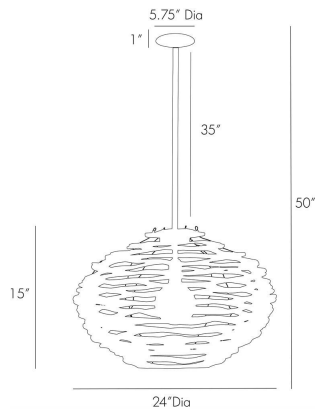

ARTERIO RS

ROOK SMALL PENDANT

45101
Natural, Wood

This pendant serves as a prime example of how concentric circles can influence product design. Hand-carved, undulating wood circles are arranged to form a contemporary open sphere finished in a refined gray-wash. While the hoops appear to float around the single light, they are securely held by filament wire. The design is completed by a pipe that extends from the body of the chandelier, leading to a chain that connects to a matching canopy for a clean and structured look.

APPEARANCE

Materials	Wood, Wood
Finishes	Natural, Natural
Finish Will Vary	No
Top Coat/Sealant	No

DIMENSIONS

Overall	Dia: 24.0 in x H: 50 in
Canopy	Dia: 5.75 in x H: 1 in
Pendant	Dia: 24.0 in x H: 15 in
Overall Hanging Height as Sold (in)	86 in - 50 in

WIRING

Wire Rating	Indoor Only
Cord	10 FT, Clear/Silver, SVT
Socket	1, Type A- E26 Keyless
Suggested Bulb Type	G25
Maximum Wattage	60.0
Voltage	110-120 V

CERTIFICATIONS & COMPLIANCY

Certifications	Middle East, European Union, United Kingdom, Mexico, United States, Canada
Compliance	RoHS, UL/ETL, CB

SHIPPING

Product Weight	11.0 lbs
Gross Weight 1	18.75 lbs
Shipping Box 1	W: 38.0 in x D: 38.0 in x H: 21.0 in

CONTRACT

Contract Suitability	Contract Suitable As Is
----------------------	-------------------------