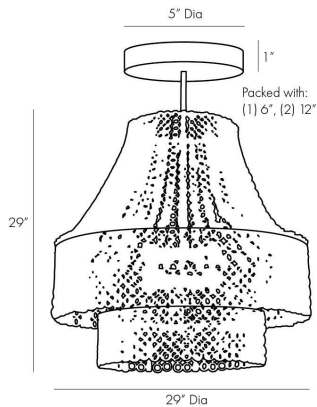

# ARTERIO RS

## HANNIE CHANDELIER

45110  
White, Wood

Its oversized scale makes the Hannie chandelier the ultimate statement piece. Suspended by an antique brass pipe, a beaded white wood empire silhouette lays the foundation for creative detailing, including hand-carved circular beads that layer to diffuse light throughout a space. Finish will vary. Additional pipe available (PIPE-464).

### DIMENSIONS

Overall	Dia: 29.0 in x H: 33 in
Canopy	Dia: 5.0 in x H: 1 in
Chandelier	Dia: 29.0 in x H: 29 in
Overall Hanging Height as Sold (in)	33 in - 63 in