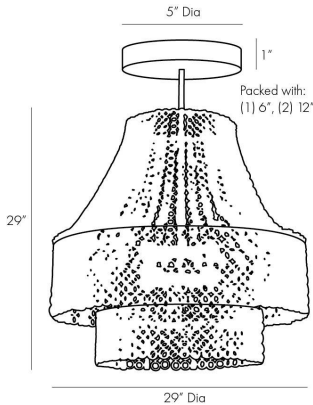

ARTERIOS

HANNIE CHANDELIER

45110
White, Wood

Its oversized scale makes the Hannie chandelier the ultimate statement piece. Suspended by an antique brass pipe, a beaded white wood empire silhouette lays the foundation for creative detailing, including hand-carved circular beads that layer to diffuse light throughout a space. Finish will vary. Additional pipe available (PIPE-464).

APPEARANCE

Materials	Wood, Wood, Iron, Iron
Finishes	White, White, Antique Brass, Antique Brass
Finish Will Vary	Yes
Top Coat/Sealant	Yes

DIMENSIONS

Overall	Dia: 29.0 in x H: 33 in
Canopy	Dia: 5.0 in x H: 1 in
Chandelier	Dia: 29.0 in x H: 29 in
Overall Hanging Height as Sold (in)	63 in - 33 in

WIRING

Wire Rating	Indoor Only
Cord	10 FT, Clear/Silver, SVT
Socket	8, Type B - E12
Suggested Bulb Type	T6
Maximum Wattage	40.0
Voltage	110-120 V

CERTIFICATIONS & COMPLIANCY

Certifications	Middle East, European Union, United Kingdom, Australia, Mexico, United States, Canada
Compliance	RoHS, UL/ETL, CB