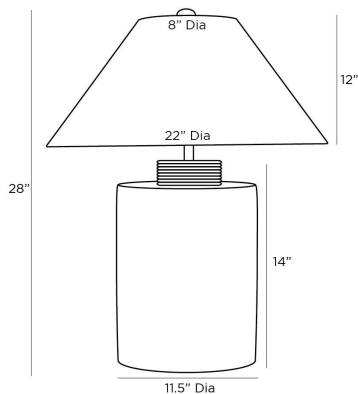

ARTERIOS

SAMALA TABLE LAMP

45208-671
Tuscan Wash, Terracotta

With its jar-shaped silhouette, the Samala lamp is an earthy and elegant addition to the home. The large-scale table lamp is created in a distressed, Tuscan-washed terracotta, for a found-object sensibility. The lamp is accented with a matching terracotta finial and a tapered, ivory microfiber shade with off-white cotton lining. Finish will vary.

DIMENSIONS

Overall	Dia: 22.0 in x H: 28 in
Foot Print	Dia: 11.5 in
Body	Dia: 11.5 in x H: 14 in
Finial	Dia: 2 in x H: 2 in
Shade Top	Dia: 8.0 in
Shade Side	H: 12 in
Shade Bottom	Dia: 22.0 in
Harp Size	H: 8.5 in
Neck	Dia: 0.5 in x H: 2 in

WIRING

Wire Rating	Indoor Only
Cord	10 FT, Clear/Silver, SPT-2
Socket	1, Type A - E26
Suggested Bulb Type	A19
Switch	At Socket, On/Off Rotary
Maximum Wattage	150.0
Voltage	110-120 V

CERTIFICATIONS & COMPLIANCY

Certifications	Middle East, European Union, United Kingdom, Australia, Mexico, United States, Canada
Compliance	RoHS, UL/ETL, CB

SHIPPING

Product Weight	25.5 lbs
Gross Weight 1	28.0 lbs
Gross Weight 2	5.0 lbs
Shipping Box 1	W: 10.75 in x D: 16.5 in x H: 16.5 in
Shipping Box 2	W: 23.0 in x D: 23.0 in x H: 13.0 in