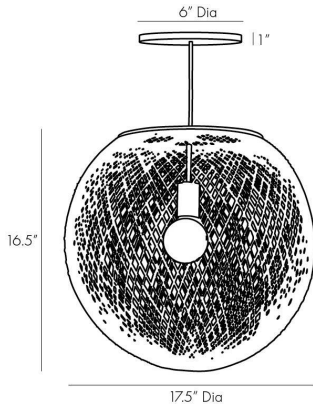

ARTERIOS

INDIANA PENDANT

45629
Natural, Wicker

There's more to the Indiana than meets the eye. Thin pencil rattan is woven to create a perfectly spherical shade that is wrapped around an antique brass steel frame and suspended from a contrasting gray cord. Though the design seems simple, the rattan weave intersects in a star-shaped pattern at the bottom and works to create an intricate shadow play when in use. We envision this suited for traditional and coastal settings, styled in multiples. Finish will vary.

APPEARANCE

Materials	Wicker, Wicker, Steel
Finishes	Natural, Natural, Antique Brass
Finish Will Vary	Yes
Top Coat/Sealant	Yes

DIMENSIONS

Overall	Dia: 17.5 in x H: 18.5 in
Canopy	Dia: 6.0 in x H: 1 in
Pendant	Dia: 17.5 in x H: 16.5 in
Overall Hanging Height as Sold (in)	128 in - 18.5 in

WIRING

Wire Rating	Indoor Only
Cord	10 FT, Taupe Fabric, SVT
Socket	1, Type A - E26
Suggested Bulb Type	A19
Maximum Wattage	60.0
Voltage	110-120 V

CERTIFICATIONS & COMPLIANCY

Certifications	Middle East, European Union, United Kingdom, Australia, Mexico, United States, Canada
Compliance	RoHS, UL/ETL, CB

SHIPPING

Product Weight	8.0 lbs
Gross Weight 1	9.0 lbs
Shipping Box 1	W: 18.5 in x D: 18.5 in x H: 19.5 in

ADDITIONAL INFO

Features	Sustainable
----------	-------------

CONTRACT

Contract Suitability	Contract Suitable As Is
----------------------	-------------------------