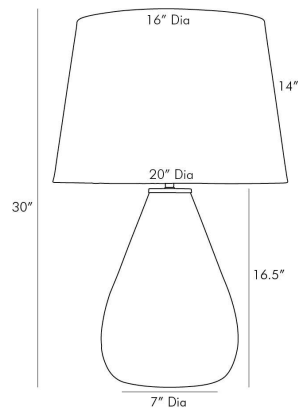

ARTERIOS

TIBER TABLE LAMP

46404-326

Smoke Luster Ombre, Seeded Glass

Like the gathering of storm clouds, this lamp brings mystery and moxie. The large-scale sleek formation of the seeded glass base is first mouth-blown and then finished in a smoke luster ombre to create its dark and moody features, which are lifted when illuminated. Topped with a tapered white linen shade with white cotton lining and an acrylic sphere finial on a brass base. finish will vary.

APPEARANCE

Materials	Seeded Glass, Brass, Linen, Cotton
Finishes	Smoke Luster Ombre, Antique Brass, White, White
Finish Will Vary	Yes
Top Coat/Sealant	No

DIMENSIONS

Overall	Dia: 20.0 in x H: 30 in
Foot Print	Dia: 7.0 in
Body	Dia: 12.5 in x H: 16.5 in
Shade Top	Dia: 16.0 in
Shade Side	H: 14 in
Shade Bottom	Dia: 20.0 in
Harp Size	H: 9.5 in
Neck	Dia: 1.0 in x H: 1 in

WIRING

Wire Rating	Indoor Only
Cord	10 FT, Clear/Silver, SPT-2
Socket	1, Type A- E26, 3-Way
Suggested Bulb Type	A19
Switch	At Socket, 3-Way Rotary
Maximum Wattage	150.0
Voltage	110-120 V

CERTIFICATIONS & COMPLIANCY

Certifications	Middle East, European Union, United Kingdom, Australia, Mexico, United States, Canada
Compliance	RoHS, UL/ETL, CB

SHIPPING

Product Weight	11.0 lbs
Gross Weight 1	11.0 lbs
Gross Weight 2	3.5 lbs
Shipping Box 1	W: 14.0 in x D: 14.0 in x H: 24.0 in
Shipping Box 2	W: 24.0 in x D: 24.0 in x H: 18.0 in