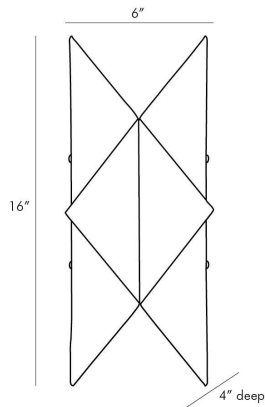

ARTERIO RS

UPSON WALL SCONCE

46430
Antique Brass, Iron

Modern origami takes shape in this two-light wall sconce. The sharp angles of the iron form work to filter light through the top and bottom, allowing the light to play on the symmetry of its geometric design. Its antique brass finish helps to warm up a wall space. Certified for damp locations and intended for interior use.

APPEARANCE

Materials	Iron, Iron
Finishes	Antique Brass, Antique Brass
Finish Will Vary	No
Top Coat/Sealant	No

DIMENSIONS

Overall	W: 6 in x D: 4 in x H: 16 in
Backplate	W: 6 in x H: 8 in
Wall Sconce Hanging Orientation	Horizontal and Vertical
Center of Mount from Bottom	H: 8 in
Mount	W: 4 in x H: 4 in

SHIPPING

Product Weight	3.0 lbs
Gross Weight 1	10.0 lbs
Shipping Box 1	W: 7.0 in x D: 19.0 in x H: 7.0 in

ADDITIONAL INFO

Features	ADA
----------	-----

CONTRACT

Contract Suitability	Contract Suitable As Is
----------------------	-------------------------