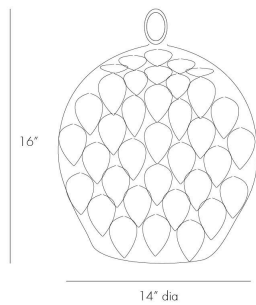

ARTERIO RS

OSGOOD PENDANT

46576
Gold Leaf, Iron

Handcrafted pendant with rustic diamond shaped antique gold finish leaves are pieced together to form a dome. Additional chain available CHN-973. Certified for damp locations and intended for interior use.

APPEARANCE

Materials	Iron, Iron
Finishes	Gold Leaf, Gold Leaf
Finish Will Vary	No
Top Coat/Sealant	No

DIMENSIONS

Overall	Dia: 14.0 in x H: 16 in
Canopy	Dia: 5.75 in x H: 3 in
Overall Hanging Height as Sold (in)	16 in - 52 in