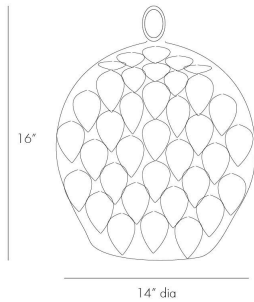

ARTERIO RS

OSGOOD PENDANT

46576
Gold Leaf, Iron

Handcrafted pendant with rustic diamond shaped antique gold finish leaves are pieced together to form a dome. Additional chain available CHN-973. Certified for damp locations and intended for interior use.

APPEARANCE

Materials	Iron, Iron
Finishes	Gold Leaf, Gold Leaf
Finish Will Vary	No
Top Coat/Sealant	No

DIMENSIONS

Overall	Dia: 14.0 in x H: 16 in
Canopy	Dia: 5.75 in x H: 3 in
Overall Hanging Height as Sold (in)	52 in - 16 in