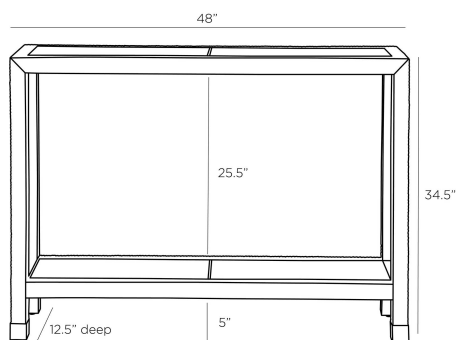

ARTERIOS

OSWALD CONSOLE

4663

Dim Gray, Leather

Minimalist in form, rich in material, the Oswald presents a sophisticated yet casual expression of modern design. The dim gray leather composition features panels wrapped along the edges of the frame and antique brass-capped legs. A top-stitch detail further elevates the exceptional craftsmanship. Leather will vary.

APPEARANCE

Materials	Leather, Leather, Brass
Finishes	Dim Gray, Dim Gray, Antique Brass
Finish Will Vary	Yes
Top Coat/Sealant	Yes

DIMENSIONS

Overall	W: 48 in x D: 12.5 in x H: 34.5 in
Foot Print	W: 48 in x D: 12.5 in
Diagonal Dimensions	W: 37 in

SHIPPING

Shipping Requirements	Truck Ship
Product Weight	47.18 lbs
Gross Weight 1	49.38 lbs
Shipping Box 1	W: 15.0 in x D: 51.0 in x H: 38.0 in

CONTRACT

Contract Suitability	Contract Suitable As Is

SWATCHES

T49SW 4x4 Swatch: Dim Gray Leather