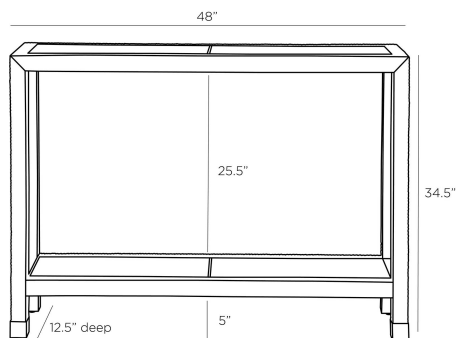

ARTERIOS

OSWALD CONSOLE

4663

Dim Gray, Leather

Minimalist in form, rich in material, the Oswald presents a sophisticated yet casual expression of modern design. The dim gray leather composition features panels wrapped along the edges of the frame and antique brass-capped legs. A top-stitch detail further elevates the exceptional craftsmanship. Leather will vary.

APPEARANCE

Materials	Leather, Leather, Brass
Finishes	Dim Gray, Dim Gray, Antique Brass
Finish Will Vary	Yes
Top Coat/Sealant	Yes

DIMENSIONS

Overall	W: 48 in x D: 12.5 in x H: 34.5 in
Foot Print	W: 48 in x D: 12.5 in
Diagonal Dimensions	W: 37 in

SHIPPING

Shipping Requirements	Truck Ship
Product Weight	47.18 lbs
Gross Weight 1	49.38 lbs
Shipping Box 1	W: 15.0 in x D: 51.0 in x H: 38.0 in

CONTRACT

Contract Suitability	Contract Suitable As Is

SWATCHES

T49SW 4x4 Swatch: Dim Gray Leather