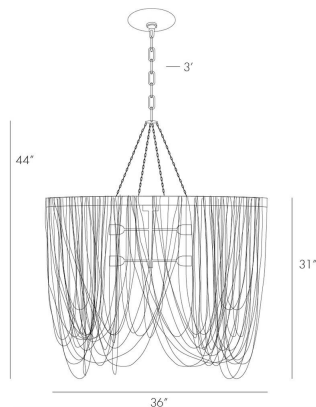

ARTERIOS

LAYLA LINEAR CHANDELIER

46643
Antique Brass, Brass

Cascading swags of fine brass chain in antique brass and nickel finishes make this chandelier a dramatic addition to any space. The uneven ends of the delicate chains add to the decadent elegance. Each piece is handmade and will feature slightly different chain placement as well as varying finishes. Shown with Nostalgic spiral radio bulbs. Additional chain available (CHN-942). Certified for damp locations and intended for interior use.

APPEARANCE

Materials	Brass, Iron, Iron, Brass
Finishes	Antique Brass, Nickel, Gold, Antique Brass
Finish Will Vary	Yes
Top Coat/Sealant	No

DIMENSIONS

Overall	W: 36 in x D: 16 in x H: 44 in
Canopy	Dia: 5.75 in x H: 1.5 in
Pendant	W: 36 in x D: 16 in x H: 31 in
Overall Hanging Height as Sold (in)	80 in - 44 in

SHIPPING

Product Weight	25.0 lbs
Gross Weight 1	38.0 lbs
Shipping Box 1	W: 20.0 in x D: 40.0 in x H: 20.0 in

CONTRACT

Contract Suitability	Contract Suitable As Is
----------------------	-------------------------