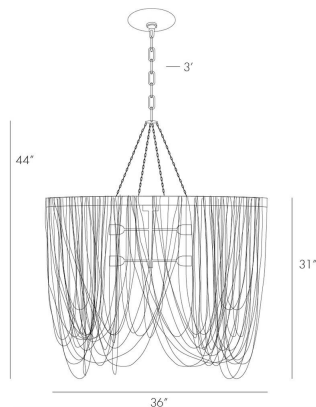

ARTERIOS

LAYLA LINEAR CHANDELIER

46643
Antique Brass, Brass

Cascading swags of fine brass chain in antique brass and nickel finishes make this chandelier a dramatic addition to any space. The uneven ends of the delicate chains add to the decadent elegance. Each piece is handmade and will feature slightly different chain placement as well as varying finishes. Shown with Nostalgic spiral radio bulbs. Additional chain available (CHN-942). Certified for damp locations and intended for interior use.

APPEARANCE

Materials	Brass, Iron, Iron, Brass
Finishes	Antique Brass, Nickel, Gold, Antique Brass
Finish Will Vary	Yes
Top Coat/Sealant	No

DIMENSIONS

Overall	W: 36 in x D: 16 in x H: 44 in
Canopy	Dia: 5.75 in x H: 1.5 in
Pendant	W: 36 in x D: 16 in x H: 31 in
Overall Hanging Height as Sold (in)	44 in - 80 in

SHIPPING

Product Weight	25.0 lbs
Gross Weight 1	38.0 lbs
Shipping Box 1	W: 20.0 in x D: 40.0 in x H: 20.0 in

CONTRACT

Contract Suitability	Contract Suitable As Is
----------------------	-------------------------