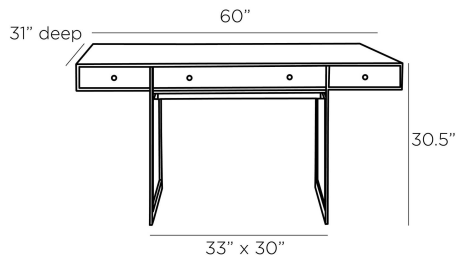

ARTERIOS

OLLIE DESK

4665
Smoke, Oak Veneer

Refined Modernism best describes The Ollie with a mixture of clean lines and rich materials. Its thin profile is composed of a smoke oak veneer foundation with micro-suede lined drawers and antique brass legs. The mix of materials in varying tones and textures is visually eye-catching and extremely tactile. Finish and suede will vary.

APPEARANCE

Materials	Oak Veneer, Oak Veneer, Leather, Brass
Finishes	Smoke, Smoke, Graphite, Antique Brass
Finish Will Vary	Yes
Top Coat/Sealant	Yes

DIMENSIONS

Overall	W: 60 in x D: 31 in x H: 30.5 in
Foot Print	W: 33 in x D: 30 in
Leg	H: 25 in
Clearance	H: 25 in
Middle Drawer Interior	W: 30 in x D: 17 in x H: 2.5 in
Outer Drawer Interior	W: 11 in x D: 17 in x H: 2.5 in
Diagonal Dimensions	W: 43.5 in

SHIPPING

Shipping Requirements	Truck Ship
Product Weight	48.5 lbs
Gross Weight 1	110.23 lbs
Shipping Box 1	W: 41.0 in x D: 67.0 in x H: 37.0 in

CONTRACT

Contract Suitability	Contract Suitable As Is

REPLACEMENT PARTS

4665HNDL