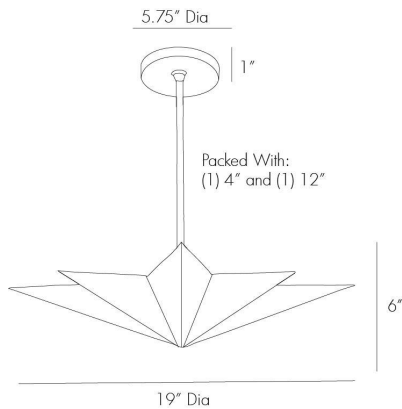

ARTERIOS

REX PENDANT

46821
Antique Brass, Brass

This eight-point star pendant provides sculptural interest, as well as a unique option for those rooms with low ceilings. Formed of solid brass with a warm antique finish, its four lights reflect off the round canopy for a luminous glow. Additional pipe available PIPE-167.

APPEARANCE

Materials	Brass, Brass
Finishes	Antique Brass, Antique Brass
Finish Will Vary	No
Top Coat/Sealant	No

DIMENSIONS

Overall	Dia: 19.0 in x H: 7 in
Canopy	Dia: 5.75 in x H: 1 in
Pendant	Dia: 19.0 in x H: 4 in
Overall Hanging Height as Sold (in)	7 in - 23 in

WIRING

Wire Rating	Indoor Only
Cord	10 FT, Clear/Silver, SPT-2
Socket	4, Type B--E12 Other
Suggested Bulb Type	T6
Maximum Wattage	25.0
Voltage	110-120 V

CERTIFICATIONS & COMPLIANCY

Certifications	Middle East, European Union, United Kingdom, Mexico, United States, Canada
Compliance	RoHS, UL/ETL, CB

SHIPPING

Product Weight	7.5 lbs
Gross Weight 1	24.95 lbs
Shipping Box 1	W: 21.0 in x D: 19.0 in x H: 26.0 in

CONTRACT

Contract Suitability	Contract Suitable As Is
----------------------	-------------------------