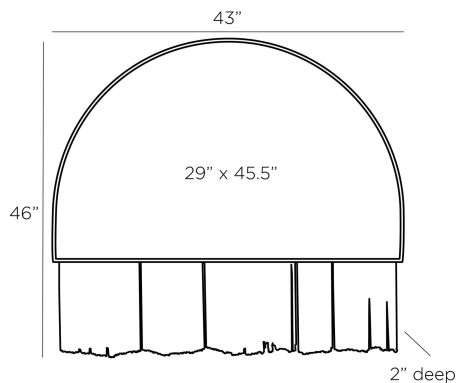

ARTERIOS

OZZY MIRROR

4683
Antique Brass, Iron

Exuding art deco glamour with a slight edge, this stunning mirror takes the spotlight. The demilune mirror is framed in antiqued brass iron with antiqued brass chain detailing that gives the piece a uniqueness look to any wall. Security cleat hanging hardware allows this mirror to hang vertically. Finish will vary.

APPEARANCE

Materials	Iron, Iron, Brass, Mirror
Finishes	Antique Brass, Antique Brass, Antique Brass, Plain
Finish Will Vary	Yes
Top Coat/Sealant	Yes

DIMENSIONS

Overall	W: 46 in x D: 2 in x H: 43 in
Actual Mirror	W: 45.5 in x H: 29 in
Accent	H: 12 in

SHIPPING

Shipping Requirements	Truck Ship
Product Weight	53.68 lbs
Gross Weight 1	70.55 lbs
Shipping Box 1	W: 5.91 in x D: 33.86 in x H: 49.61 in

ADDITIONAL INFO

Features	T-Screw Hardware Included
Hanger Position	Vertical Only