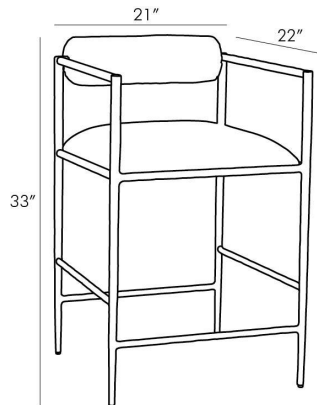

## BARBANA COUNTER STOOL OCELOT

4706  
Natural, Iron

This exquisite stool is perfectly poised, perched on delicate legs that are as faint as insects'. The natural iron body has been hand-forged, yielding soft impressions along the sharp-angled frame. The tight seat and bolster back cushion are covered in a luxuriously embroidered upholstery, featuring modern, organic patches of neutral threading on a black base. The overall look is exotic with an updated edge. Finish may vary. Also available in bar height (4707) and as a chair (4506).

### DIMENSIONS

Overall	W: 21 in x D: 22 in x H: 33 in
Foot Print	W: 21 in x D: 20 in
Arm	H: 31 in
Seat	W: 19 in x D: 19 in x H: 24 in