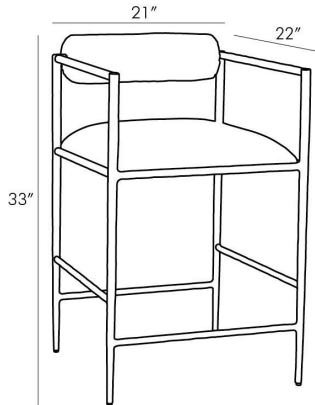

ARTERIOS

BARBANA COUNTER STOOL OCELOT

4706
Natural, Iron

This exquisite stool is perfectly poised, perched on delicate legs that are as faint as insects'. The natural iron body has been hand-forged, yielding soft impressions along the sharp-angled frame. The tight seat and bolster back cushion are covered in a luxuriously embroidered upholstery, featuring modern, organic patches of neutral threading on a black base. The overall look is exotic with an updated edge. Finish may vary. Also available in bar height (4707) and as a chair (4506).

APPEARANCE

Materials	Iron, Embroidery
Finishes	Natural, Ocelot
Finish Will Vary	Yes
Top Coat/Sealant	No

DIMENSIONS

Overall	W: 21 in x D: 22 in x H: 33 in
Foot Print	W: 21 in x D: 20 in
Arm	H: 31 in
Seat	W: 19 in x D: 19 in x H: 24 in