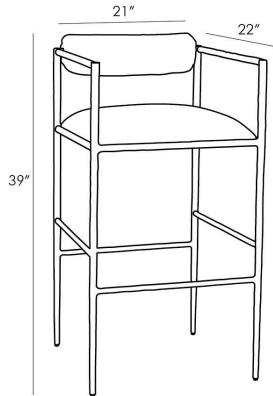

## BARBANA BAR STOOL OCELOT

4707  
Natural, Iron

This exquisite stool is perfectly poised, perched on delicate legs that are as faint as insects'. The natural iron body has been hand-forged, yielding soft impressions along the sharp-angled frame. The tight seat and bolster back cushion are covered in a luxuriously embroidered upholstery, featuring modern, organic patches of neutral threading on a black base. The overall look is exotic with an updated edge. Finish may vary. Also available in counter height (4706) and as a chair (4506)

### DIMENSIONS

Overall	W: 21 in x D: 22 in x H: 39 in
Arm	H: 37 in
Seat	H: 30 in