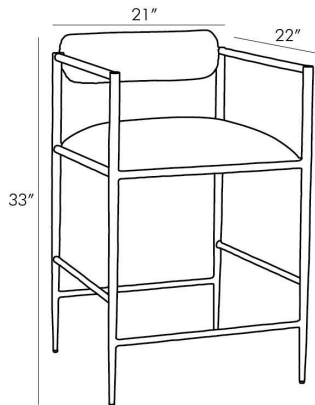

ARTERIOS

BARBANA COUNTER STOOL PEWTER

4708
Natural, Iron

This exquisite stool is perfectly poised, perched on delicate legs that are as faint as insects'. The natural iron body has been hand-forged, yielding soft impressions along the sharp-angled frame. The tight seat and bolster back cushion are covered in a luxuriously textured pewter poly-blend. Finish may vary. Also available in bar height (4709) and as a chair (4543).

APPEARANCE

Materials	Iron, Texture
Finishes	Natural, Pewter
Finish Will Vary	Yes
Top Coat/Sealant	No

DIMENSIONS

Overall	W: 21 in x D: 22 in x H: 33 in
Arm	H: 31 in
Seat	H: 24 in

SHIPPING

Shipping Requirements	Special Handling Required
Product Weight	46.5 lbs
Gross Weight 1	67.0 lbs
Shipping Box 1	W: 24.0 in x D: 24.0 in x H: 38.0 in