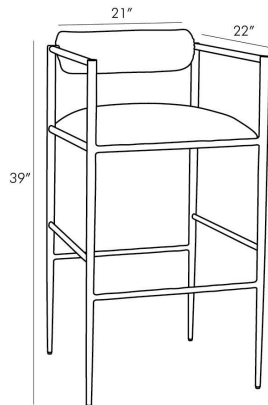

## BARBANA BAR STOOL PEWTER

4709  
Natural, Iron

This exquisite stool is perfectly poised, perched on delicate legs that are as faint as insects'. The natural iron body has been hand-forged, yielding soft impressions along the sharp-angled frame. The tight seat and bolster back cushion are covered in a luxuriously textured pewter poly-blend. Finish may vary. Also available in counter height (4708) and as a chair (4543).

### DIMENSIONS

Overall	W: 21 in x D: 22 in x H: 39 in
Arm	H: 37 in
Seat	H: 30 in