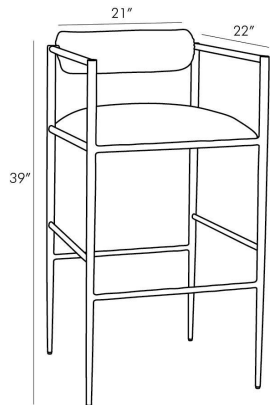

## BARBANA BAR STOOL PEWTER

4709  
Natural, Iron

This exquisite stool is perfectly poised, perched on delicate legs that are as faint as insects'. The natural iron body has been hand-forged, yielding soft impressions along the sharp-angled frame. The tight seat and bolster back cushion are covered in a luxuriously textured pewter poly-blend. Finish may vary. Also available in counter height (4708) and as a chair (4543).

### DIMENSIONS

Overall	W: 21 in x D: 22 in x H: 39 in
Arm	H: 37 in
Seat	H: 30 in