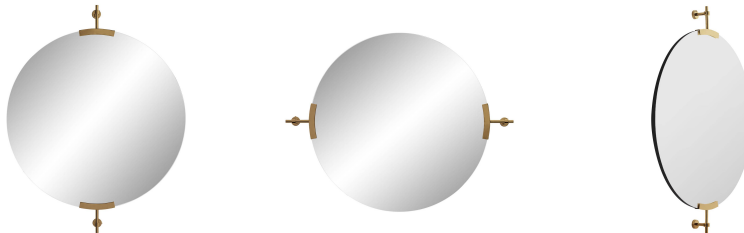

ARTERIOS

MADDEN ROUND MIRROR

4730
Antique Brass, Brass

Hovering ever-so-slightly against the wall this brilliant mirror performs "depth-defying" feats. Two antique brass brackets hold a large round plain glass mirror that appears almost flush with the wall offering a more streamlined look. Two security cleat hanging hardware attachments allow this piece to hang horizontally or vertically.

APPEARANCE

Materials	Brass, Mirror, Brass
Finishes	Antique Brass, Plain, Antique Brass
Finish Will Vary	No
Top Coat/Sealant	No

DIMENSIONS

Overall	W: 30 in x D: 3 in x H: 38.5 in
Actual Mirror	Dia: 30.0 in