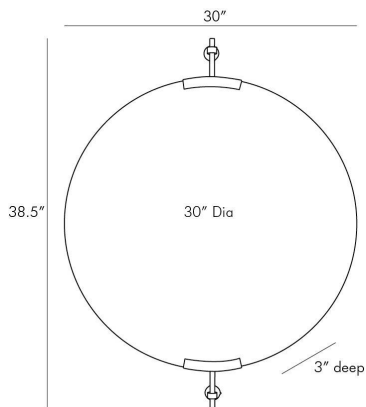

ARTERIOS

MADDEN ROUND MIRROR

4730
Antique Brass, Brass

Hovering ever-so-slightly against the wall this brilliant mirror performs "depth-defying" feats. Two antique brass brackets hold a large round plain glass mirror that appears almost flush with the wall offering a more streamlined look. Two security cleat hanging hardware attachments allow this piece to hang horizontally or vertically.

APPEARANCE

Materials	Brass, Mirror, Brass
Finishes	Antique Brass, Plain, Antique Brass
Finish Will Vary	No
Top Coat/Sealant	No

DIMENSIONS

Overall	W: 30 in x D: 3 in x H: 38.5 in
Actual Mirror	Dia: 30.0 in

SHIPPING

Product Weight	26.0 lbs
Gross Weight 1	62.5 lbs
Shipping Box 1	W: 10.0 in x D: 45.0 in x H: 40.0 in

ADDITIONAL INFO

Hanger Position	Vertical & Horizontal
-----------------	-----------------------