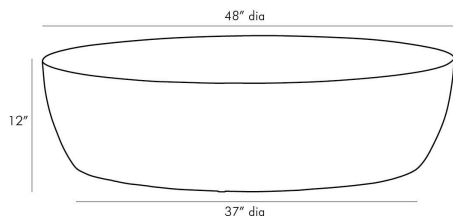

ARTERIOS

JACOB LARGE COFFEE TABLE

4735
Washed Tobacco, Wood

The Jacob large coffee table is just as ravishing and rustic as its smaller predecessor. Narrow wood slats wrap upwards from the sides of this gently curved drum shaped table. The entire table is finished in a tobacco wash finish that accentuates the natural grain of its solid wood composition. Style alongside the Jacob end table (4736) and the smaller Jacob coffee table (4303) for a cohesive look. Finish will vary.

APPEARANCE

Materials	Wood, Wood
Finishes	Washed Tobacco, Washed Tobacco
Finish Will Vary	Yes
Top Coat/Sealant	No

DIMENSIONS

Overall	Dia: 48.0 in x H: 12 in
Foot Print	Dia: 37.0 in

SHIPPING

Shipping Requirements	Truck Ship
Product Weight	62.0 lbs
Gross Weight 1	77.8 lbs
Shipping Box 1	W: 50.0 in x D: 50.0 in x H: 14.0 in