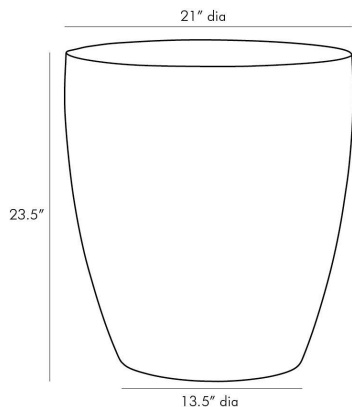

ARTERIOS

JACOB ACCENT TABLE

4736
Washed Tobacco, Wood

This side table meets the expectations of its arboreal companions on a smaller scale. Narrow wood slats wrap upwards from the sides of this planked drum-style table. The natural grain of the solid wood top are highlighted by the washed tobacco finish. A ravishingly rustic complement to a variety of decor styles. finish will vary.

APPEARANCE

Materials	Wood, Wood
Finishes	Washed Tobacco, Washed Tobacco
Finish Will Vary	Yes
Top Coat/Sealant	No

DIMENSIONS

Overall	Dia: 21.0 in x H: 23.5 in
Foot Print	Dia: 13.5 in

SHIPPING

Product Weight	24.5 lbs
Gross Weight 1	28.95 lbs
Shipping Box 1	W: 24.0 in x D: 23.0 in x H: 27.0 in