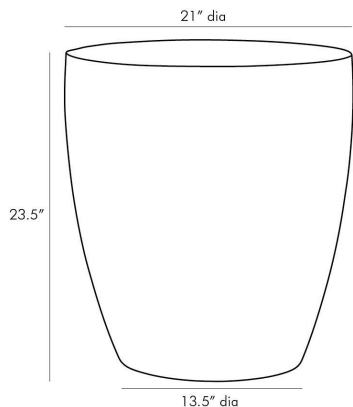

## JACOB ACCENT TABLE

4736

Washed Tobacco, Wood

This side table meets the expectations of its arboreal companions on a smaller scale. Narrow wood slats wrap upwards from the sides of this planked drum-style table. The natural grain of the solid wood top are highlighted by the washed tobacco finish. A ravishingly rustic complement to a variety of decor styles. finish will vary.

### DIMENSIONS

Overall	Dia: 21.0 in x H: 23.5 in
Foot Print	Dia: 13.5 in

### SHIPPING

Product Weight	24.5 lbs
Gross Weight 1	28.95 lbs
Shipping Box 1	W: 24.0 in x D: 23.0 in x H: 27.0 in