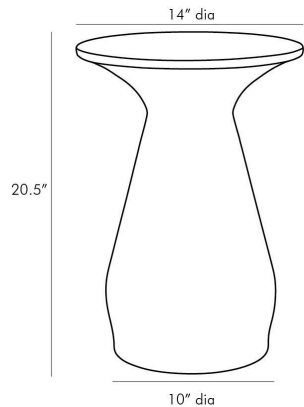

ARTERIOS

HAVEN ACCENT TABLE

4759
Carbon, Iron

Sculptural by design the Haven features a gently rounded hand-formed base that culminates in a flat top resting on a tapered neck. A carbon finish cools down its shapely silhouette accentuating each curve of its smooth iron surface with subtle highs and lows. A perfect companion to any chair or sofa. Finish will vary.

APPEARANCE

Materials	Iron, Iron
Finishes	Carbon, Carbon
Finish Will Vary	Yes
Top Coat/Sealant	No

DIMENSIONS

Overall	Dia: 14.0 in x H: 20.5 in
Foot Print	Dia: 10.0 in
Table Top Thickness	H: 0.5 in

SHIPPING

Product Weight	10.5 lbs
Gross Weight 1	17.05 lbs
Shipping Box 1	W: 18.0 in x D: 17.0 in x H: 22.0 in

CONTRACT

Contract Suitability	Contract Suitable With Conditions
Contract Conditions	For an additional fee, a clear, protective coating can be added
Tilt Test Degrees	12 Degrees