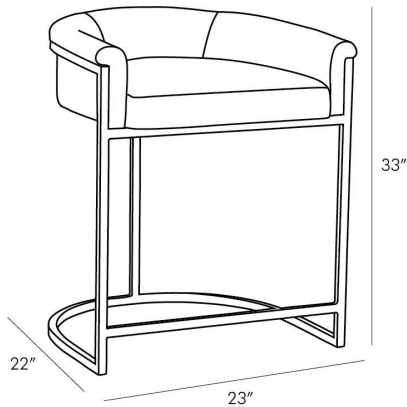

## CALVIN COUNTER STOOL

4779

White, Muslin

A new version of our ever-popular Calvin barstools. We shortened the back and arm height so it could easily slide under counters when not in use. The seat is covered in muslin allowing you to reupholster in the fabric of your choice. Framed in brass with an antique finish.

### DIMENSIONS

Overall	W: 23 in x D: 22 in x H: 29 in
Foot Print	W: 23 in x D: 22 in
Arm	H: 29 in
Seat Cushion Thickness	H: 3.5 in
Seat	W: 17 in x D: 18 in x H: 25 in