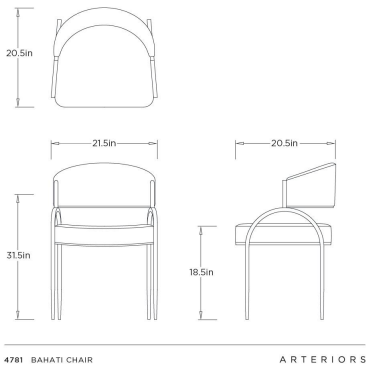

## BAHATI CHAIR

4781  
Natural, Linen

A curved back and large seat rest on a perfectly poised iron frame to compose the foundation of the Bahati. Natural iron has been hand-forged yielding delicate details along its thin frame. The seat and back cushion are upholstered in a natural linen allowing this piece to easily perform alongside existing decor. For a matte finish on the legs, lightly brush the iron with a scotchbrite pad to take down the sheen. Due to the natural characteristics of the fabric, the variation in hand stitching is more pronounced in the linen version of this chair.

### DIMENSIONS

Overall	W: 21.5 in x D: 20.5 in x H: 31.5 in
Foot Print	W: 21 in x D: 15.5 in
Arm	H: 22.5 in
Seat	W: 19.5 in x D: 19 in x H: 18.5 in