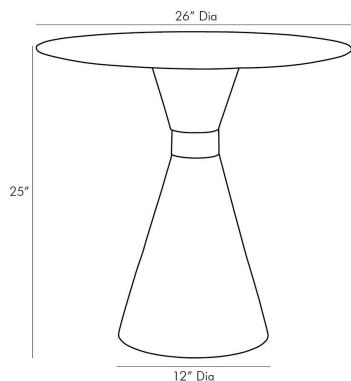

ARTERIOS

DENALI END TABLE

4799
Bronze, Aluminum

With clean lines and swooping curves this debonair end table draws inspiration from elegant skirts that cinch at the waist. The use of mixed materials adds to its allure featuring a sleek white marble top and an hourglass-shaped blackened bronze pedestal that is cinched with an antique brass belt. Its simple design and sophisticated style work in various settings. finish will vary.

APPEARANCE

Materials	Aluminum, Aluminum, Aluminum, Marble
Finishes	Bronze, Bronze, Antique Brass, White
Finish Will Vary	Yes
Top Coat/Sealant	No

DIMENSIONS

Overall	Dia: 26.0 in x H: 25 in
Foot Print	Dia: 12.0 in
Table Top	Dia: 26.0 in x H: 1 in

SHIPPING

Shipping Requirements	Truck Ship
Product Weight	49.0 lbs
Gross Weight 1	94.0 lbs
Shipping Box 1	W: 32.5 in x D: 32.5 in x H: 27.0 in

ADDITIONAL INFO

Base/Foot Type	Fully Felted
----------------	--------------