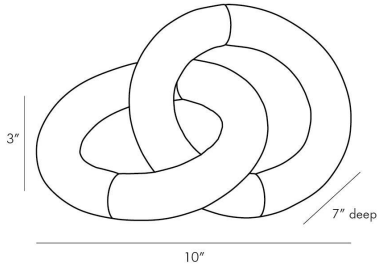

ARTERIOURS

FINNIAN SCULPTURE

4803
White Marble, Marble

Artistic dualism is realized in this sculpture of simple geometrics. Hand-formed white marble is complemented by brass clad in an antique bronze finish uniting to create an interlocking design. This unique and expressive form is a multi-dimensional work of art for an entryway table or a living room console. Marble and clad may vary.

APPEARANCE

Materials	Marble, Brass
Finishes	White Marble, Antique Bronze
Finish Will Vary	Yes
Top Coat/Sealant	No

DIMENSIONS

Overall	W: 10 in x D: 7 in x H: 3 in
---------	------------------------------

SHIPPING

Product Weight	2.5 lbs
Gross Weight 1	5.5 lbs
Shipping Box 1	W: 10.0 in x D: 9.5 in x H: 9.5 in

CONTRACT

Contract Suitability	Contract Suitable As Is
----------------------	-------------------------