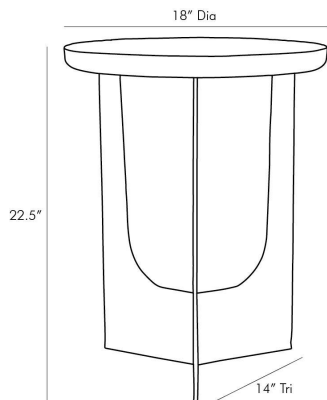

ARTERIOS

DUSTIN ACCENT TABLE

4807
Soft Black Waxed, Mango Wood

Inspired by the rigid geometric style that is a prominent element in Brutalist architecture this seemingly simple end table possesses details that make it complex. A mango wood top has been chiseled by hand showcasing carved details that have been softened by a black wax finish. It is perfectly poised on a hammered natural iron base which lends a textural element to the intense angles that define its form. It's scaled to fit in a variety of spaces. Finish will vary.

APPEARANCE

Materials	Mango Wood, Mango Wood, Iron
Finishes	Soft Black Waxed, Soft Black Waxed, Natural Iron
Finish Will Vary	Yes
Top Coat/Sealant	No

DIMENSIONS

Overall	Dia: 18.0 in x H: 22.5 in
Foot Print	W: 14 in x D: 14 in
Table Top	Dia: 18.0 in x H: 2 in

SHIPPING

Product Weight	24.0 lbs
Gross Weight 1	33.0 lbs
Shipping Box 1	W: 21.0 in x D: 21.0 in x H: 26.0 in

CONTRACT

Contract Suitability	Contract Suitable With Conditions
Contract Conditions	For an additional fee, a clear, protective coating can be added