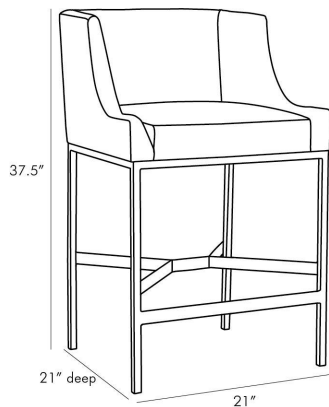

ARTERIOS

DALIA COUNTER STOOL

4836
Morel, Leather

Take a seat in sophisticated style with the Dalia. Covered in a soft-to-the-touch morel leather this stool features a squared back profile with slightly curved arms that gracefully flow into an antique brass linear base. Its shortened arm height allows it to easily slide under counters. Its versatile aesthetic complements both traditional and modern decor making it an optimal seating option for various settings. Finish and leather may vary.

APPEARANCE

Materials	Leather, Leather, Iron
Finishes	Morel, Morel, Antique Brass
Finish Will Vary	Yes
Top Coat/Sealant	No

DIMENSIONS

Overall	W: 21 in x D: 21 in x H: 37.5 in
Foot Print	W: 21 in x D: 21 in
Seat	W: 16 in x D: 18 in x H: 27.5 in