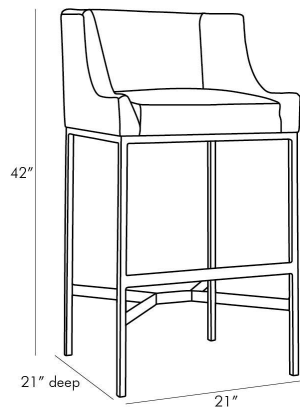

ARTERIOS

DALIA BAR STOOL

4837
Morel, Leather

Take a seat in sophisticated style with the Dalia. Covered in a soft-to-the-touch morel leather this stool features a squared back profile with slightly curved arms that gracefully flow into an antique brass linear base. Its versatile aesthetic complements both traditional and modern decor making it an optimal seating option for various settings. Finish and leather may vary.

APPEARANCE

Materials	Leather, Leather, Iron
Finishes	Morel, Morel, Antique Brass
Finish Will Vary	Yes
Top Coat/Sealant	No

DIMENSIONS

Overall	W: 21 in x D: 21 in x H: 42 in
Foot Print	W: 21 in x D: 21 in
Seat	W: 16 in x D: 18 in x H: 32 in

SHIPPING

Shipping Requirements	Truck Ship
Product Weight	35.0 lbs
Gross Weight 1	49.0 lbs
Shipping Box 1	W: 41.0 in x D: 27.0 in x H: 25.0 in

ADDITIONAL INFO

Fabric Certification	TB117-2013
Fabric Composition	100% Leather
Fabric Cleaning Code	Leather Cleaner
Reupholstery Requirements	36 Square Feet 2 Yards