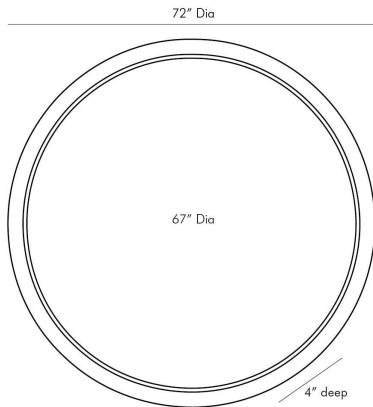

# ARTERIOS

## LESLEY LARGE MIRROR

4848  
Whitewash, Mango Wood

Neutral yet stoic the Lesley mirror's large-scale whitewash mango wood frame and plain mirror bring peace of mind to a space with seamless symmetry. Features a security cleat attachment. Finish may vary.

### DIMENSIONS

Overall	D: 4 in x Dia: 72.0 in
Actual Mirror	Dia: 67.0 in