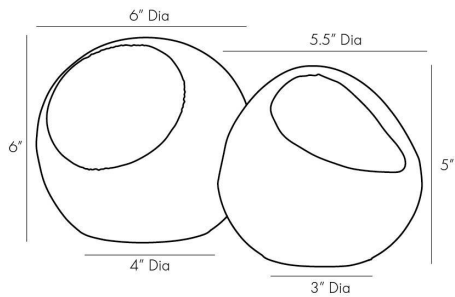

ARTERIORES

IDA SCULPTURES, SET OF 2

4852
Antique Brass, Aluminum

Its artistic representation is to be discovered by the beholder. Intriguing as an accent piece for a tabletop or shelf, or utilized as bookends, the Ida sculptures feature circular antique brass and bronze aluminum casts with concave centers that draw the eye. Finish will vary.

APPEARANCE

Materials	Aluminum, Aluminum, Aluminum
Finishes	Antique Brass, Antique Brass, Bronze
Finish Will Vary	Yes
Top Coat/Sealant	Yes

DIMENSIONS

Overall Large	Dia: 6.0 in x H: 6 in
Overall Small	Dia: 5.5 in x H: 5 in
Foot Print Large	Dia: 4.0 in
Foot Print Small	Dia: 3.0 in

SHIPPING

Product Weight	8.33 lbs
Gross Weight 1	13.23 lbs
Shipping Box 1	W: 7.0 in x D: 6.5 in x H: 12.0 in

CONTRACT

Contract Suitability	Contract Suitable As Is
----------------------	-------------------------