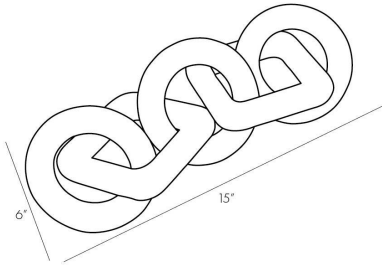

# ARTERIO RS

## BRINLEY SCULPTURE

4860

Ebony, Wood

Crafted by hand, simple geometrics intermingle to form this unique, interlocking wood sculpture. An ebony finish boldly highlights the natural wood grain, establishing a rustic quality that parallels with its modern form. A visual work of art for an entryway console or an *étagère* in traditional and modern settings.

### DIMENSIONS

Overall	W: 15 in x D: 6 in x H: 4 in
---------	------------------------------

### SHIPPING

Product Weight	1.32 lbs
Gross Weight 1	2.43 lbs
Shipping Box 1	W: 8.0 in x D: 6.0 in x H: 12.0 in