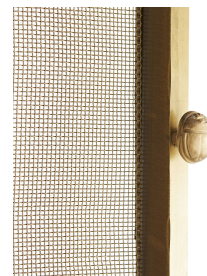

## GITA LARGE FIRE SCREEN

4870  
Antique Brass, Iron

Distinguished by its simplicity and elegant lines, this classic fire screen is punctuated by detailed knobs resembling scarabs—a historical nod to the Egyptian beetle, which is adored for its charm and is considered a talisman of hope and good luck. The iron frame is finished in antique brass, delivering a subtle sophistication. This piece is a larger version of our Gita fire screen. Screens may tarnish when exposed to high heat.

### APPEARANCE

Materials	Iron, Iron
Finishes	Antique Brass, Antique Brass
Finish Will Vary	No
Top Coat/Sealant	Yes

### DIMENSIONS

Overall	W: 51.5 in x D: 7 in x H: 34 in
Foot Print	W: 26 in x D: 7 in