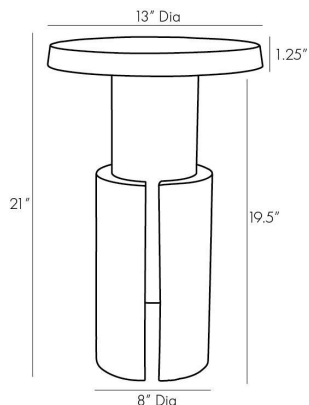

# ARTERIO RS

## INARA ACCENT TABLE

4875  
Antique Brass, Aluminum

It's an accent piece that ties a room together. The Inara features a cast aluminum foundation with antique and vintage brass finishes for a captivating contrast. Its petite and geometric construction makes this an ideal companion for a sofa or chair in modern spaces. Finish will vary.

### DIMENSIONS

Overall	Dia: 13.0 in x H: 21 in
Foot Print	Dia: 8.0 in
Table Top	Dia: 13.0 in x H: 1.25 in

### SHIPPING

Product Weight	15.5 lbs
Gross Weight 1	22.0 lbs
Shipping Box 1	W: 14.5 in x D: 14.5 in x H: 24.0 in