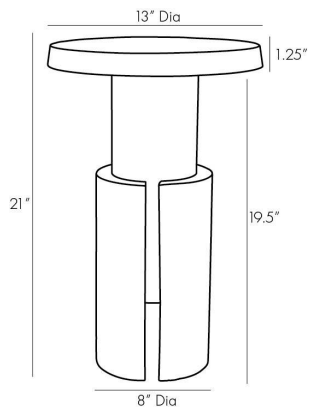

ARTERIOS

INARA ACCENT TABLE

4875
Antique Brass, Aluminum

It's an accent piece that ties a room together. The Inara features a cast aluminum foundation with antique and vintage brass finishes for a captivating contrast. Its petite and geometric construction makes this an ideal companion for a sofa or chair in modern spaces. Finish will vary.

APPEARANCE

Materials	Aluminum, Aluminum, Aluminum
Finishes	Antique Brass, Antique Brass, Vintage Brass
Finish Will Vary	Yes
Top Coat/Sealant	Yes

DIMENSIONS

Overall	Dia: 13.0 in x H: 21 in
Foot Print	Dia: 8.0 in
Table Top	Dia: 13.0 in x H: 1.25 in

SHIPPING

Product Weight	15.5 lbs
Gross Weight 1	22.0 lbs
Shipping Box 1	W: 14.5 in x D: 14.5 in x H: 24.0 in

CONTRACT

Contract Suitability	Contract Suitable With Conditions
Contract Conditions	For an additional fee, a clear, protective coating can be added
Tilt Test Degrees	12 Degrees