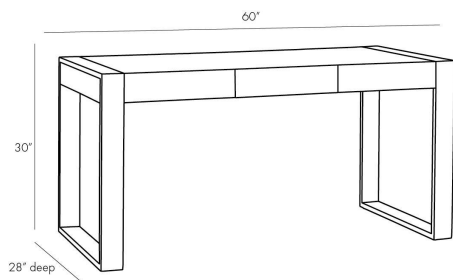

ARTERIOS

HONOUR DESK

4888

Dim Gray, Leather

How does one organize a space without sacrificing style? With Honour, of course. A dim gray leather foundation is met with a solid smoke oak frame to compose this modern marvel of a desk. The drawer's interior is lined with a gray suede to create a more cohesive look. Its minimalist profile leans more into its modernity and makes this ideal for smaller, contemporary spaces.

| | |
|------------|---------------------------------|
| Overall | W: 60 in x D: 28 in x H: 30 in |
| Foot Print | W: 60 in x D: 28 in |
| Leg | W: 3.5 in x H: 25.5 in |
| Table Top | W: 60 in x D: 28 in x H: 4.5 in |