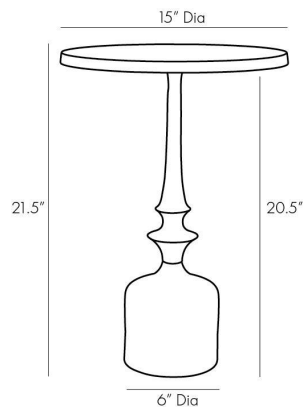

ARTERIOS

HUNTLEE ACCENT TABLE

4889
Charcoal, Aluminum

The traditional silhouette of the Huntlee accent table is achieved through contemporary craftsmanship that does not sacrifice its classic appeal. Its cast aluminum construction features a base with turned details that echo the artistry of traditional woodworking techniques. A charcoal finish accentuates the artisanship and delivers a high-toned touch to the space it occupies.

APPEARANCE

Materials	Aluminum, Aluminum
Finishes	Charcoal, Charcoal
Finish Will Vary	No
Top Coat/Sealant	Yes

DIMENSIONS

Overall	Dia: 15.0 in x H: 21.5 in
Foot Print	Dia: 6.0 in
Table Top	Dia: 16.0 in x H: 0.75 in

SHIPPING

Product Weight	14.55 lbs
Gross Weight 1	25.13 lbs
Shipping Box 1	W: 16.0 in x D: 16.0 in x H: 25.0 in

CONTRACT

Contract Suitability	Not Contract Suitable
----------------------	-----------------------