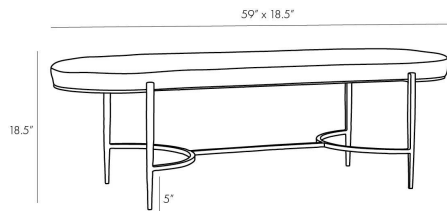

## HANSON BENCH

4890  
Natural, Linen

The Hanson balances an aesthetic that is both contemporary and cavalier. Crafted with equestrian inspiration, the textured natural iron base is stirrup-like in structure and perfectly seats a natural linen pill-shaped cushion. A simple seating solution for an entryway or as a transitional piece at the end of a hallway. Finish will vary.

### DIMENSIONS

Overall	W: 59 in x D: 20 in x H: 18.5 in
Foot Print	W: 40 in x D: 20 in
Clearance	H: 5 in
Seat	W: 59 in x D: 18.5 in x H: 18.5 in