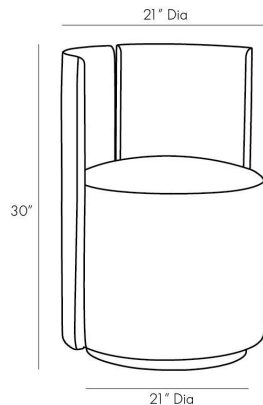

ARTERIOS

HOOVER CHAIR

4895
Ore, Leather

Defined by its daring aesthetic, the Hoover brims with style and sophistication. A plush ore leather seat is met with a slightly curved, solid wood back that gently hugs you while you sit. A soft black wax finish adds a sheen that further plays up its dramatic appeal. Perfect for a vanity or as a functional accent piece for a front room.

APPEARANCE

Materials	Leather, Leather, Wood
Finishes	Ore, Ore, Handcarved Soft Black Waxed
Finish Will Vary	Yes
Top Coat/Sealant	No

DIMENSIONS

Overall	Dia: 21.0 in x H: 30 in
Foot Print	Dia: 21.0 in
Seat Cushion Thickness	H: 17 in
Seat Back	H: 13 in
Seat	Dia: 20.0 in x H: 19 in

SHIPPING

Shipping Requirements	Truck Ship
Product Weight	57.32 lbs
Gross Weight 1	68.34 lbs
Shipping Box 1	W: 32.0 in x D: 24.5 in x H: 24.5 in

ADDITIONAL INFO

Fabric Certification	NFPA-260, TB117-2013
Fabric Composition	100% Leather
Fabric Cleaning Code	Leather Cleaner
Reupholstery Requirements	22.5 Square Feet | 1.25 Yards
Base/Foot Type	360 Swivel Mechanism

CONTRACT

Contract Suitability	Contract Suitable As Is
Contract Textile Suitability	High Traffic/Public Spaces

REPLACEMENT PARTS

4895BSE

SWATCHES

T43SW 4x4 Swatch: Ore Leather