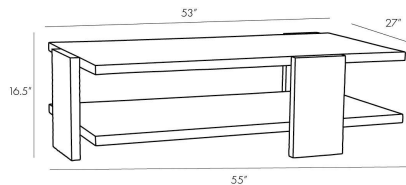

ARTERIOS

AIDEN COFFEE TABLE

4900

Handcarved Soft Black Waxed,
Wood

A strong foundation piece, the Aiden showcases a sprawling tabletop and a single shelf for storage. Hand-carved wood frame is finished in black, offering a bold contrast to the simple structure. The entire piece is completed with a soft waxed finish, adding a slight sheen to highlight the organic carved, wire brushed texture. Its versatile style makes this an optimal piece for both modern and traditional spaces.

APPEARANCE

Materials	Wood, Wood
Finishes	Handcarved Soft Black Waxed, Handcarved Soft Black Waxed
Finish Will Vary	Yes
Top Coat/Sealant	Yes

DIMENSIONS

Overall	W: 55 in x D: 30 in x H: 16.5 in
Clearance	H: 4.5 in
Table Top	W: 53 in x D: 27 in
Table Top Thickness	H: 1.5 in

SHIPPING

Shipping Requirements	Special Handling Required
Product Weight	55.12 lbs
Gross Weight 1	66.14 lbs
Shipping Box 1	W: 32.0 in x D: 60.0 in x H: 19.0 in

ADDITIONAL INFO

Base/Foot Type	Adjustable Nylon Glides

CONTRACT

Contract Suitability	Contract Suitable With Conditions
Contract Conditions	For an additional fee, a clear, protective coating can be added