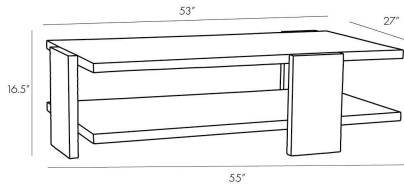

ARTERIOS

AIDEN COFFEE TABLE

4900
Handcarved Soft Black Waxed,
Wood

A strong foundation piece, the Aiden showcases a sprawling tabletop and a single shelf for storage. Hand-carved wood frame is finished in black, offering a bold contrast to the simple structure. The entire piece is completed with a soft waxed finish, adding a slight sheen to highlight the organic carved, wire brushed texture. Its versatile style makes this an optimal piece for both modern and traditional spaces.

APPEARANCE

Materials	Wood, Wood
Finishes	Handcarved Soft Black Waxed, Handcarved Soft Black Waxed
Finish Will Vary	Yes
Top Coat/Sealant	Yes

DIMENSIONS

Overall	W: 55 in x D: 30 in x H: 16.5 in
Clearance	H: 4.5 in
Table Top	W: 53 in x D: 27 in
Table Top Thickness	H: 1.5 in

SHIPPING

Shipping Requirements	Special Handling Required
Product Weight	55.12 lbs
Gross Weight 1	66.14 lbs
Shipping Box 1	W: 32.0 in x D: 60.0 in x H: 19.0 in

ADDITIONAL INFO

Base/Foot Type	Adjustable Nylon Glides

CONTRACT

Contract Suitability	Contract Suitable With Conditions
Contract Conditions	For an additional fee, a clear, protective coating can be added